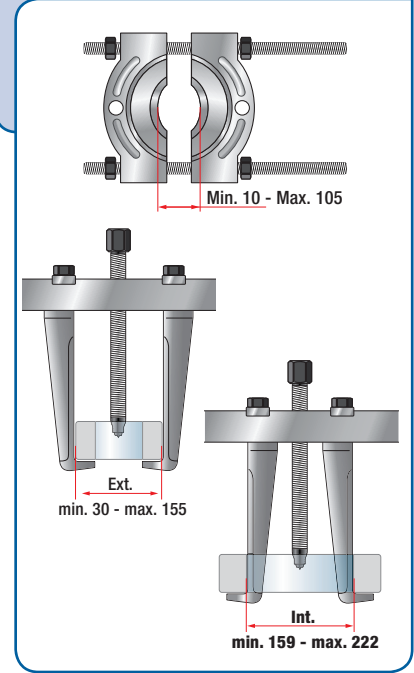

## HOW TO USE BPES?

2 in 1 tool

Back puller

Two arms puller

SPREAD DIMENSIONS mm

SAFETY INSTRUCTIONS

Pulling force max.: 100 kN