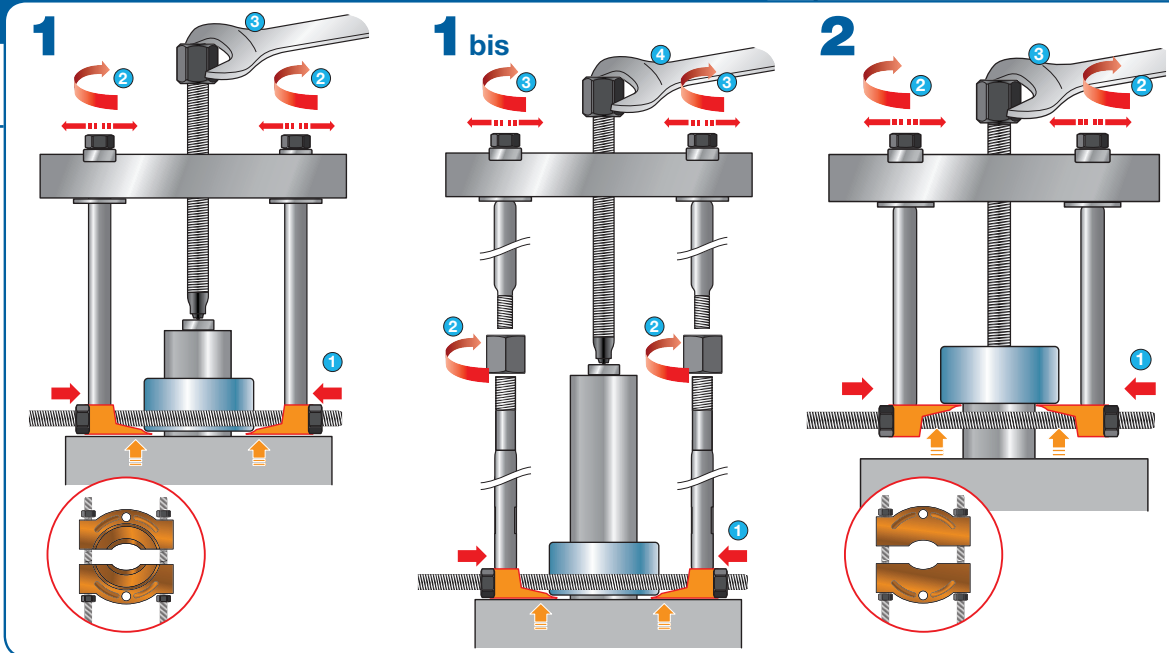

## HOW TO USE BPES?

2 in 1 tool

Back puller

Two arms puller

SPREAD DIMENSIONS mm

SAFETY INSTRUCTIONS

Pulling force max.: 100 kN