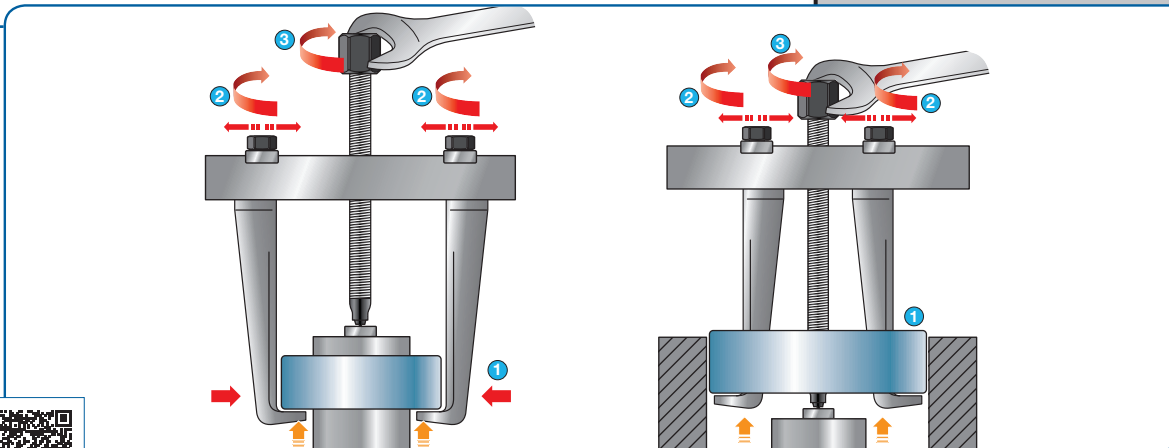

## HOW TO USE BPES?

2 in 1 tool

Back puller

Two arms puller

SPREAD DIMENSIONS mm

SAFETY INSTRUCTIONS

Pulling force max.: 100 kN